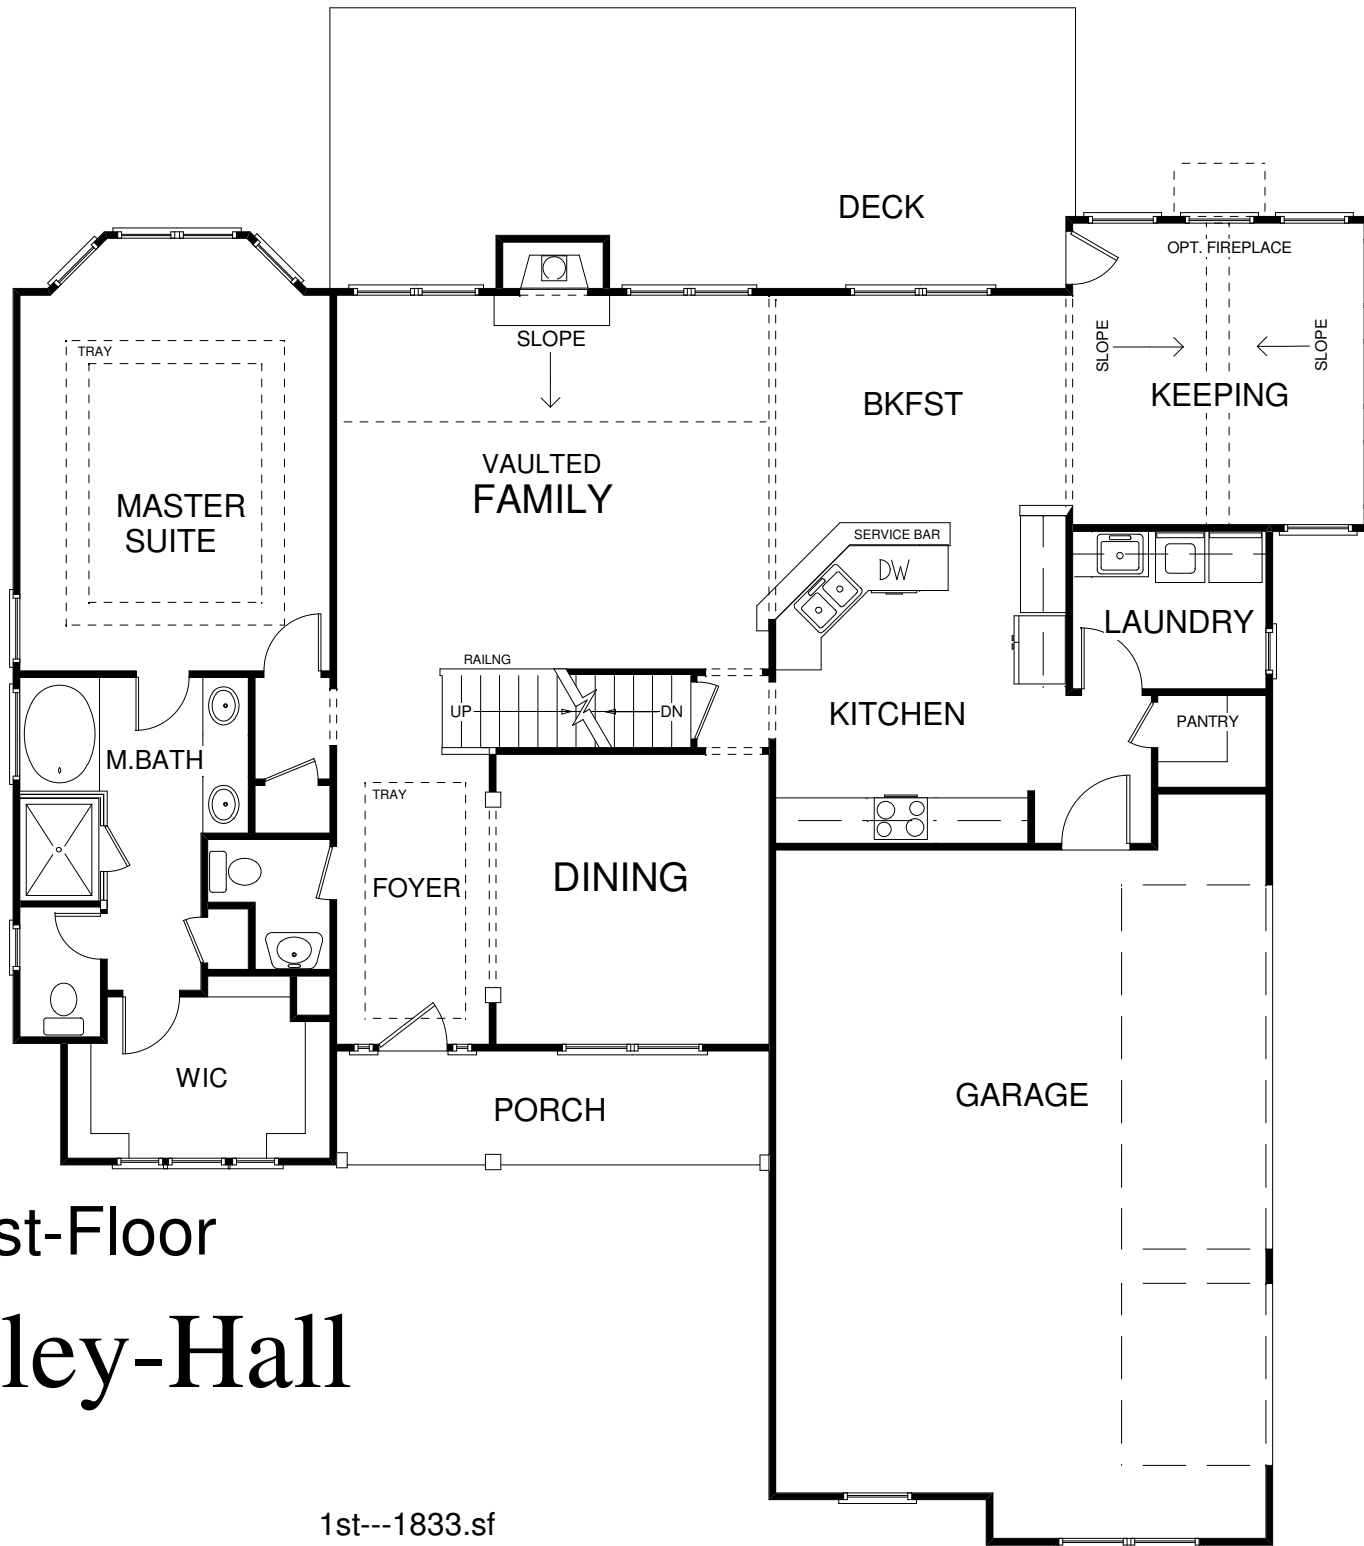

Hanley-Hall

LIVING AREA
2nd-Floor

1st-Floor

Hanley-Hall

1st---1833.sf
2nd---625.sf

1st-Floor
Hanley-Hall

1st---1833.sf
 2nd---625.sf

2nd-Floor
Hanley-Hall LIVING AREA
 925 sq ft
 UNFINISHED
 300.SF