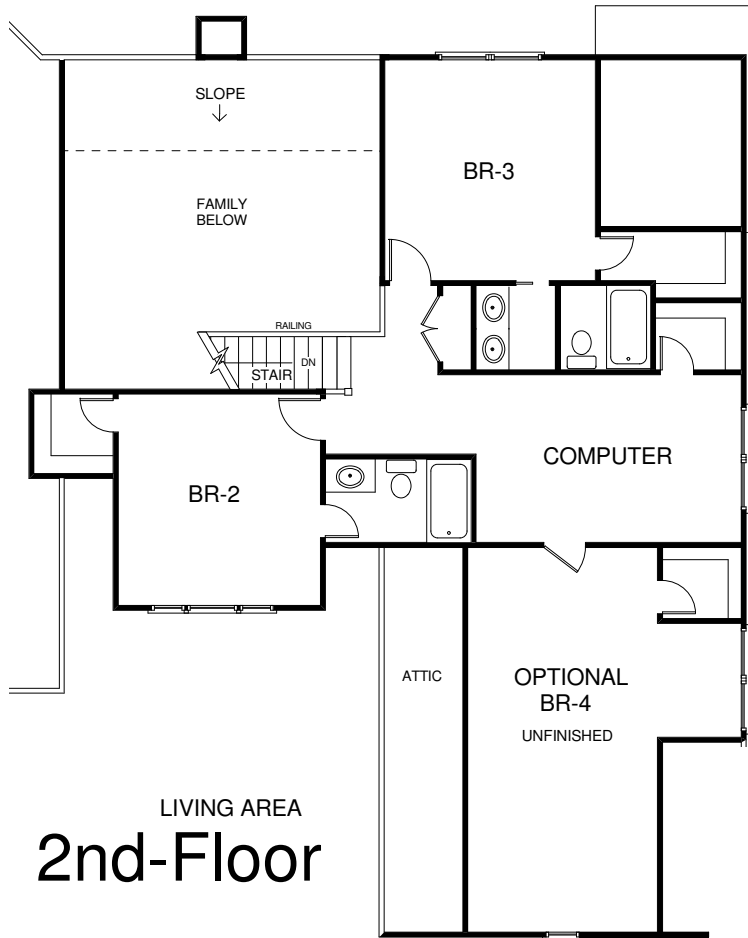

Hanley-Hall

LIVING AREA
2nd-Floor

1st-Floor

Hanley-Hall

1st---1833.sf
2nd---625.sf

1st-Floor
Hanley-Hall

1st---1833.sf
 2nd---625.sf

2nd-Floor
Hanley-Hall LIVING AREA
 925 sq ft
 UNFINISHED
 300.SF