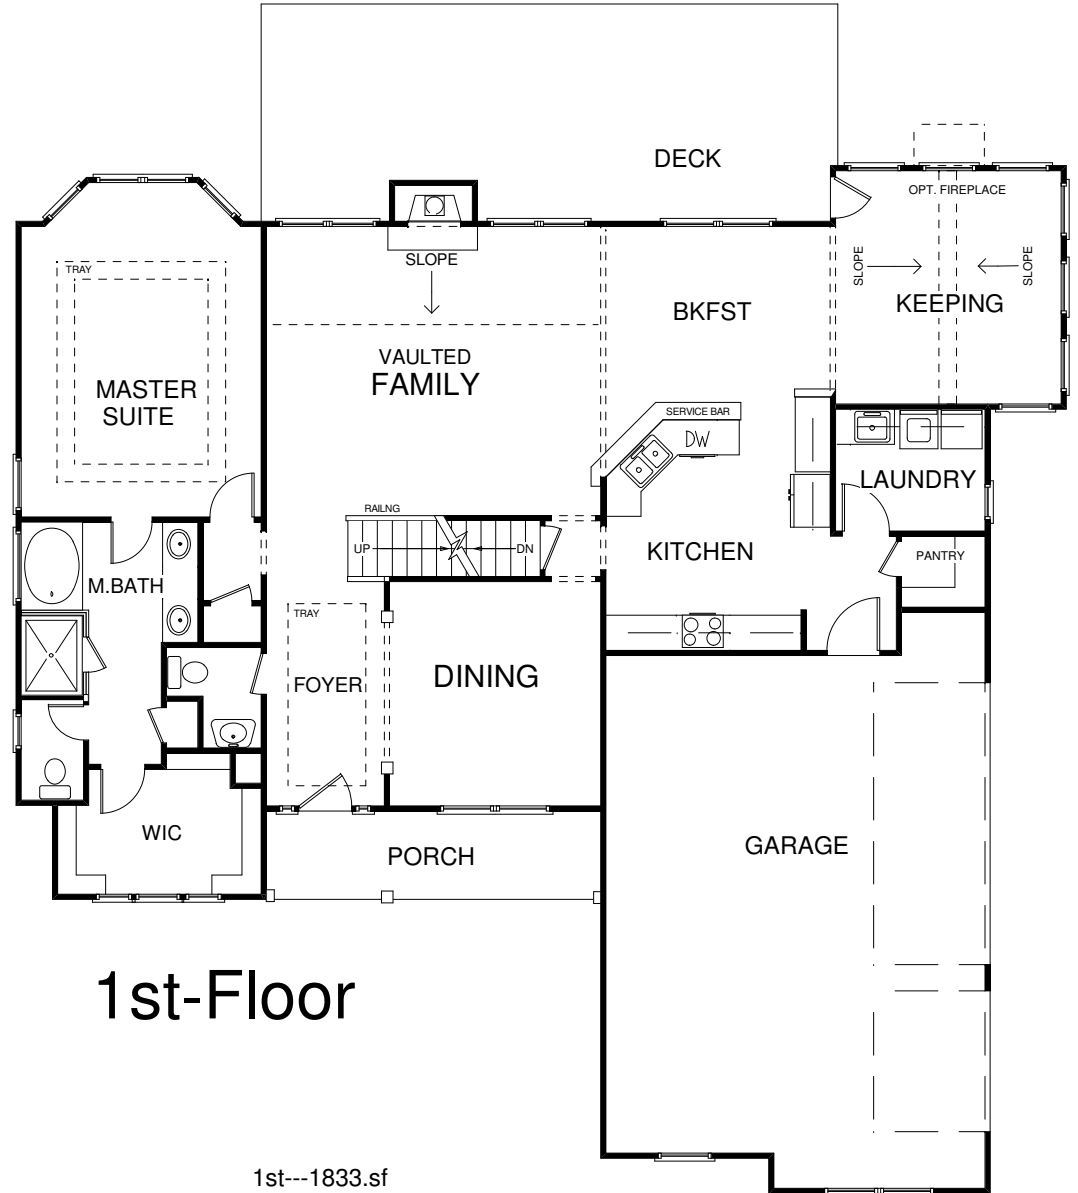

Hanley-Hall

LIVING AREA
2nd-Floor

1st-Floor

Hanley-Hall

1st---1833.sf
2nd---625.sf

1st-Floor
Hanley-Hall

1st---1833.sf
 2nd---625.sf

2nd-Floor
Hanley-Hall LIVING AREA
 925 sq ft
 UNFINISHED
 300.SF