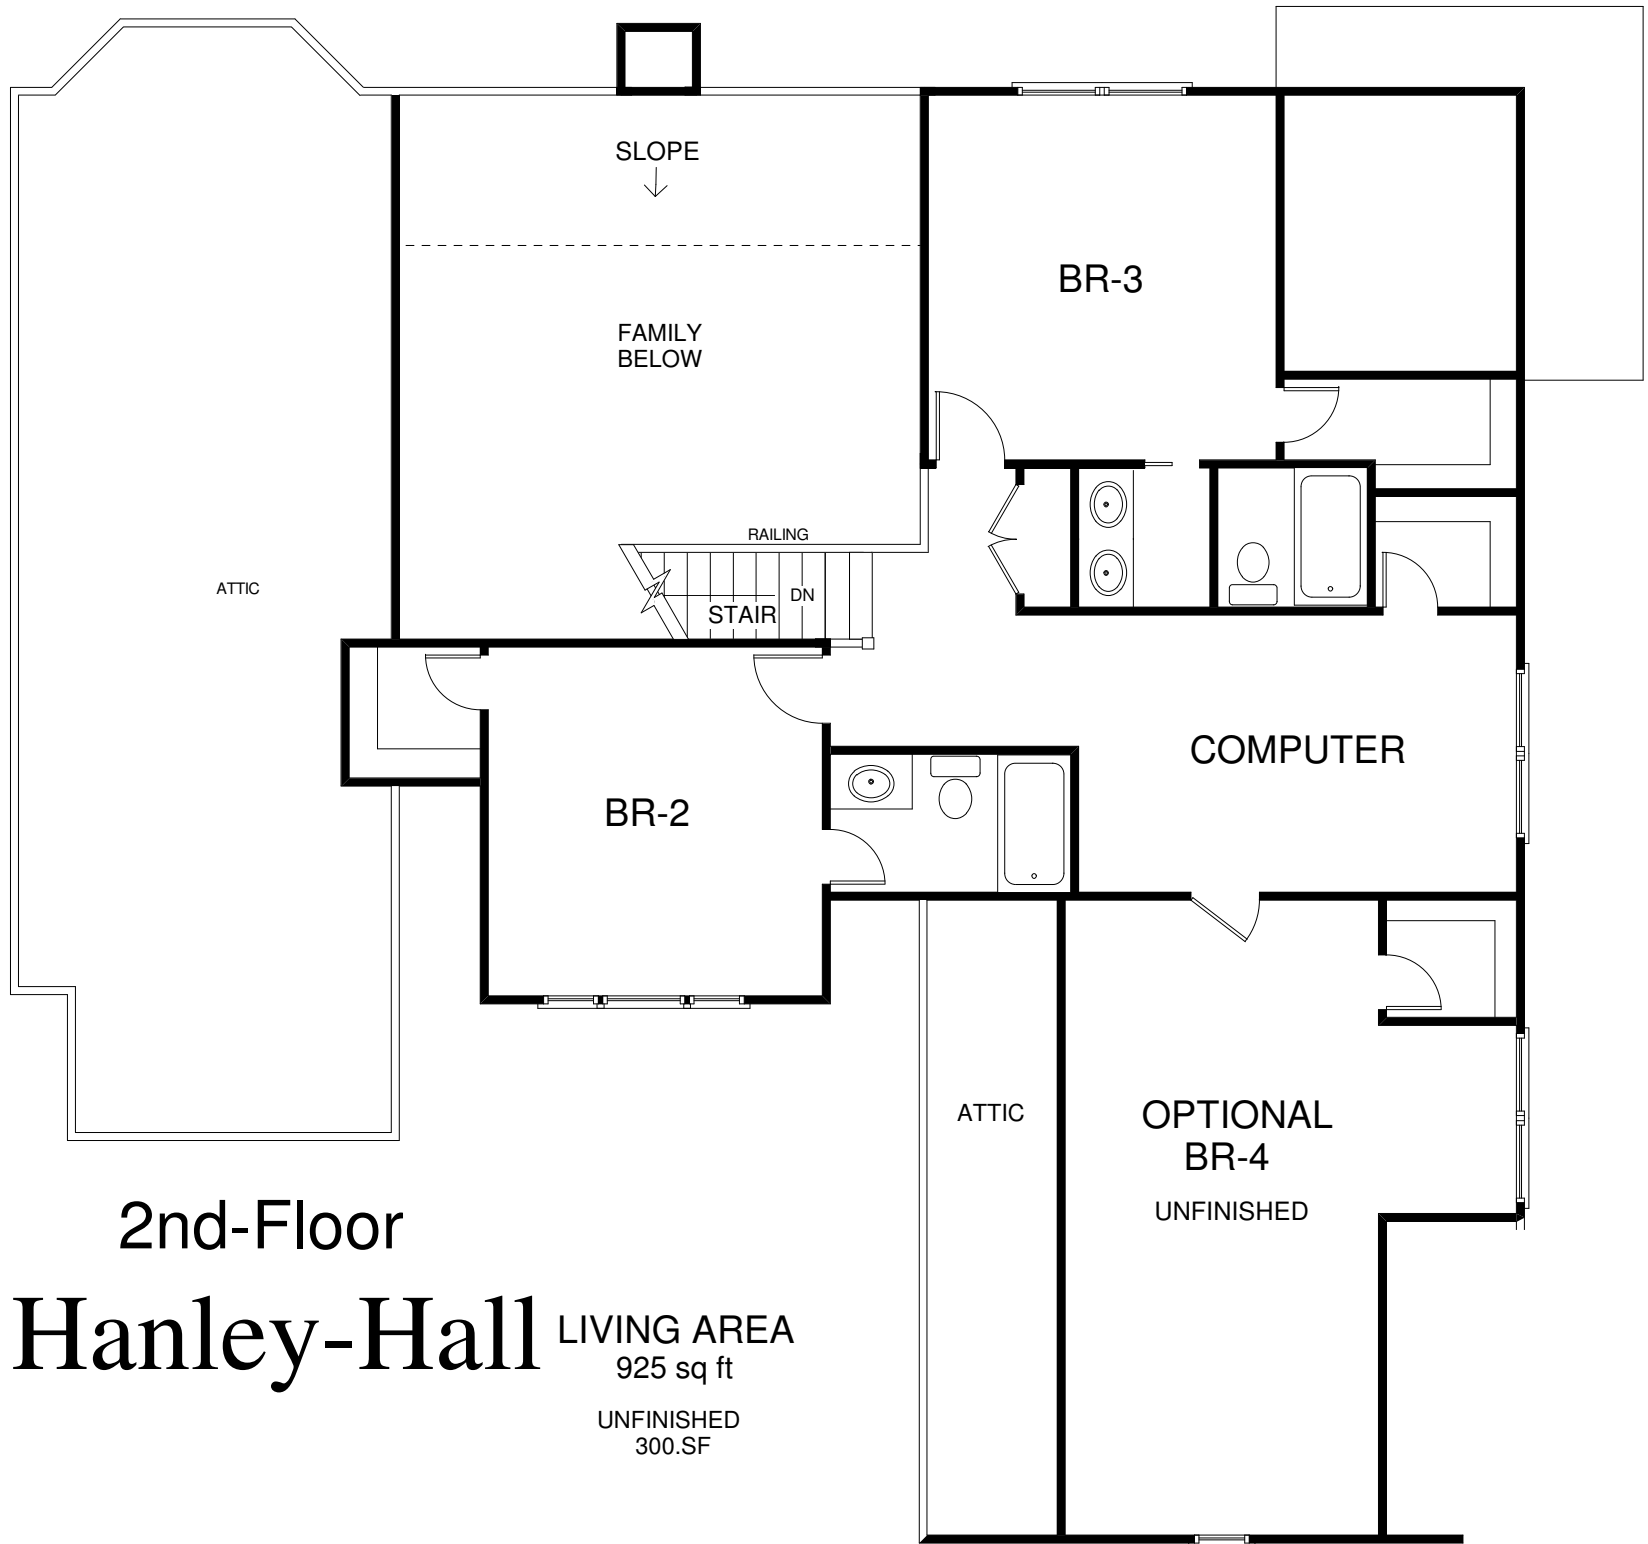

Hanley-Hall

LIVING AREA
2nd-Floor

1st-Floor

Hanley-Hall

1st---1833.sf
2nd---625.sf

1st-Floor
Hanley-Hall

1st---1833.sf
 2nd---625.sf

2nd-Floor
Hanley-Hall LIVING AREA
 925 sq ft
 UNFINISHED
 300.SF